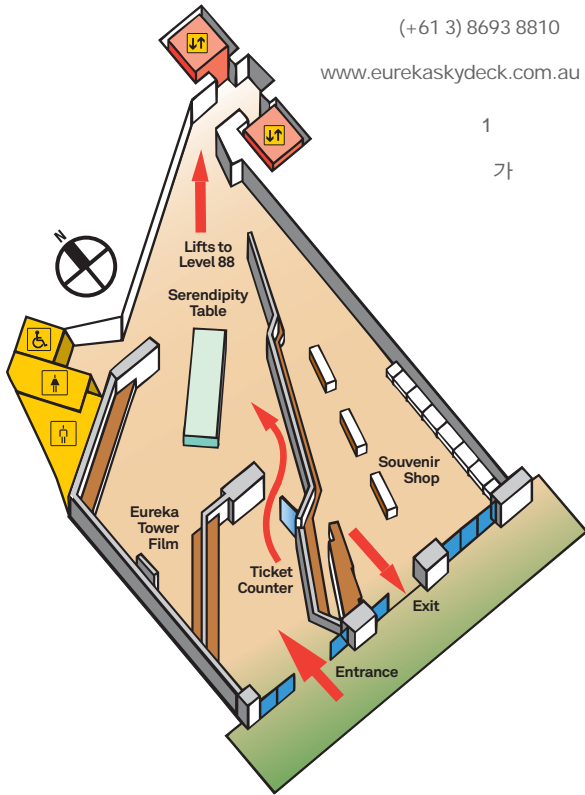

가

88

(+61 3) 8693 8810

www.eurekaskydeck.com.au

1

가

88
 Riverside Quay Southbank
 Melbourne 3006 Australia
 : 61 3 9693 8888 : 61 3 9693 8899
 info@eurekaskydeck.com.au
 www.eurekaskydeck.com.au

(: 10 - 10
 9 30)